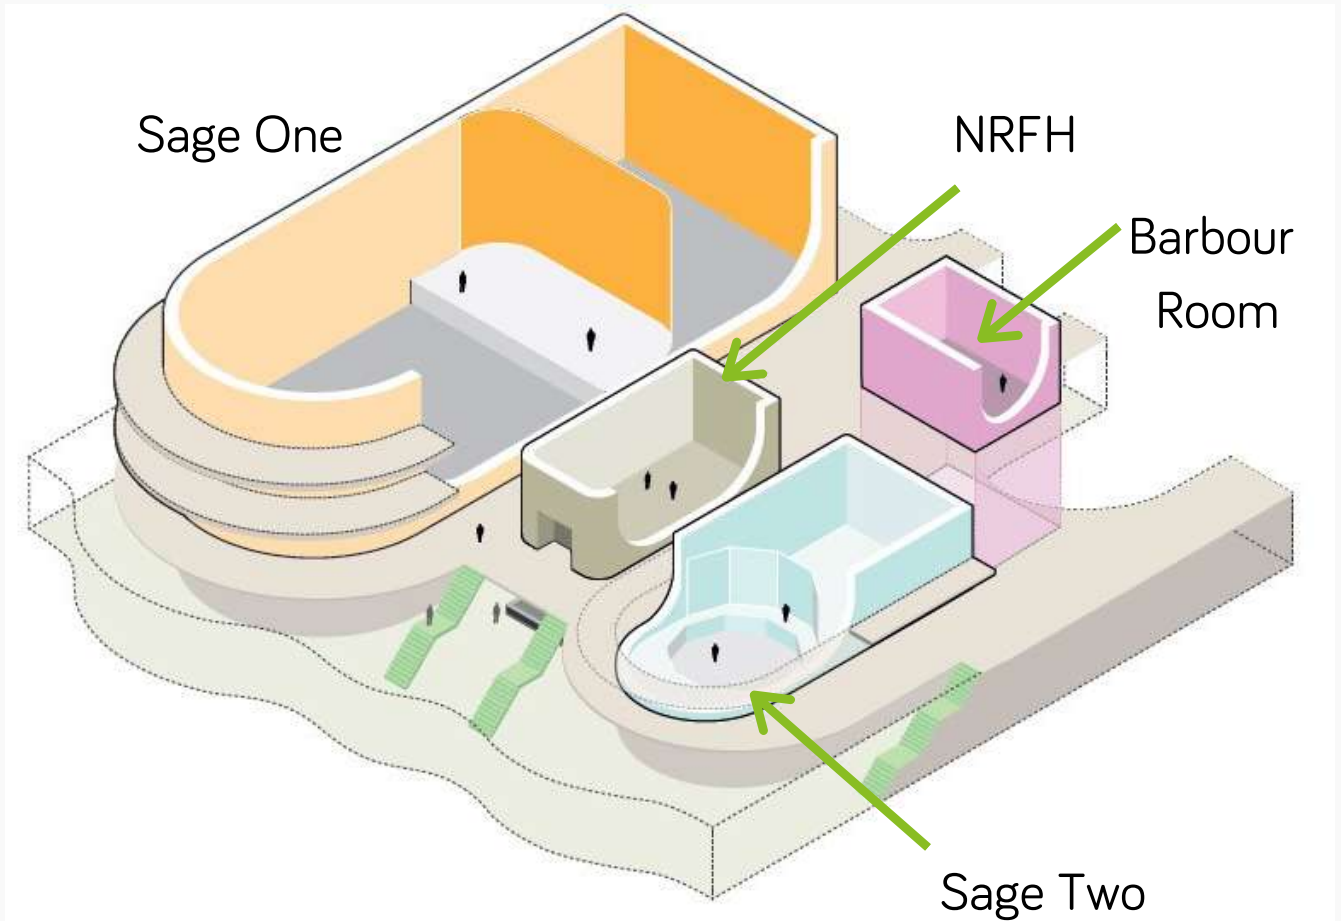

SAGE GATESHEAD

BUILDING PLAN

- Concourse Level:** Entry to building on ground level, Welcome Desk, access to cloakroom
- Level One:** Access to Sage One, Northern Rock Foundation Hall and Sage Two
- Level B:** Access to Barbour Room
- Level Two & Three:** Access to the second and third tiers of Sage One including Meeting Pods
- MEC** Access to Music Education Centre, lower ground floor

*All spaces can be accessed via stairs or lift